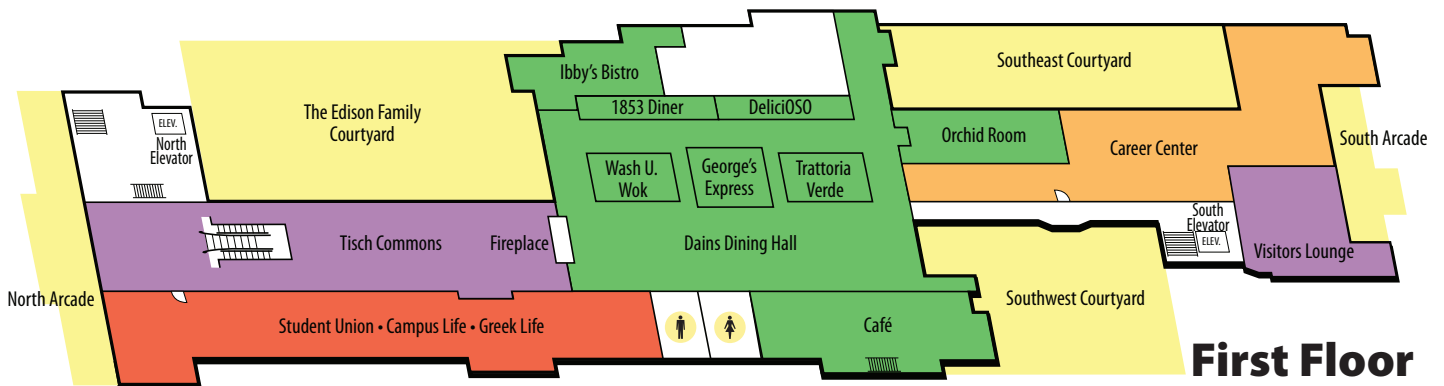

Washington University in St. Louis

DANFORTH UNIVERSITY CENTER

- Courtyards and Arcades
- Graduate Center
- Common Areas
- Meeting Rooms
- Dining Area
- Harvey Media Center
- Campus Life Office Areas
- Danforth University Center Management and Event Services
- Career Center